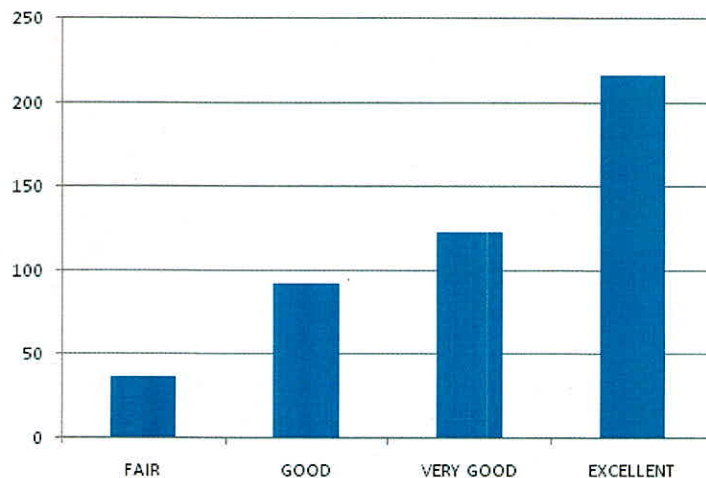

FEEDBACK ANALYSIS

As Every higher education intended student requires information on Competitive examinations such as GATE, STUTI (Career Guidance & Placement cell) Sapthagiri college of Engineering, Bangalore has organized Guidance for competitive exams on 14 March 2016 for all final year students.

Feedback was collected from the students on program.

No of Students Participated	Student feedback			
	Fair	Good	Very Good	Excellent
470	37	93	123	217

Suma

Group Head HRD

SUMA VISHWANATH
Group Head HRD
Sapthagiri College of Engineering
Sapthagiri Institute of Medical
Sciences & Research Centre

J. K. Ravi

Principal

Sapthagiri College of Engineering
14/5, Chikkasandra, Hesaraghatta Main Road
Bengaluru - 560 057

M

Principal

Sapthagiri College of Engineering
14/5, Chikkasandra, Hesaraghatta Main Road
Bengaluru - 560 057