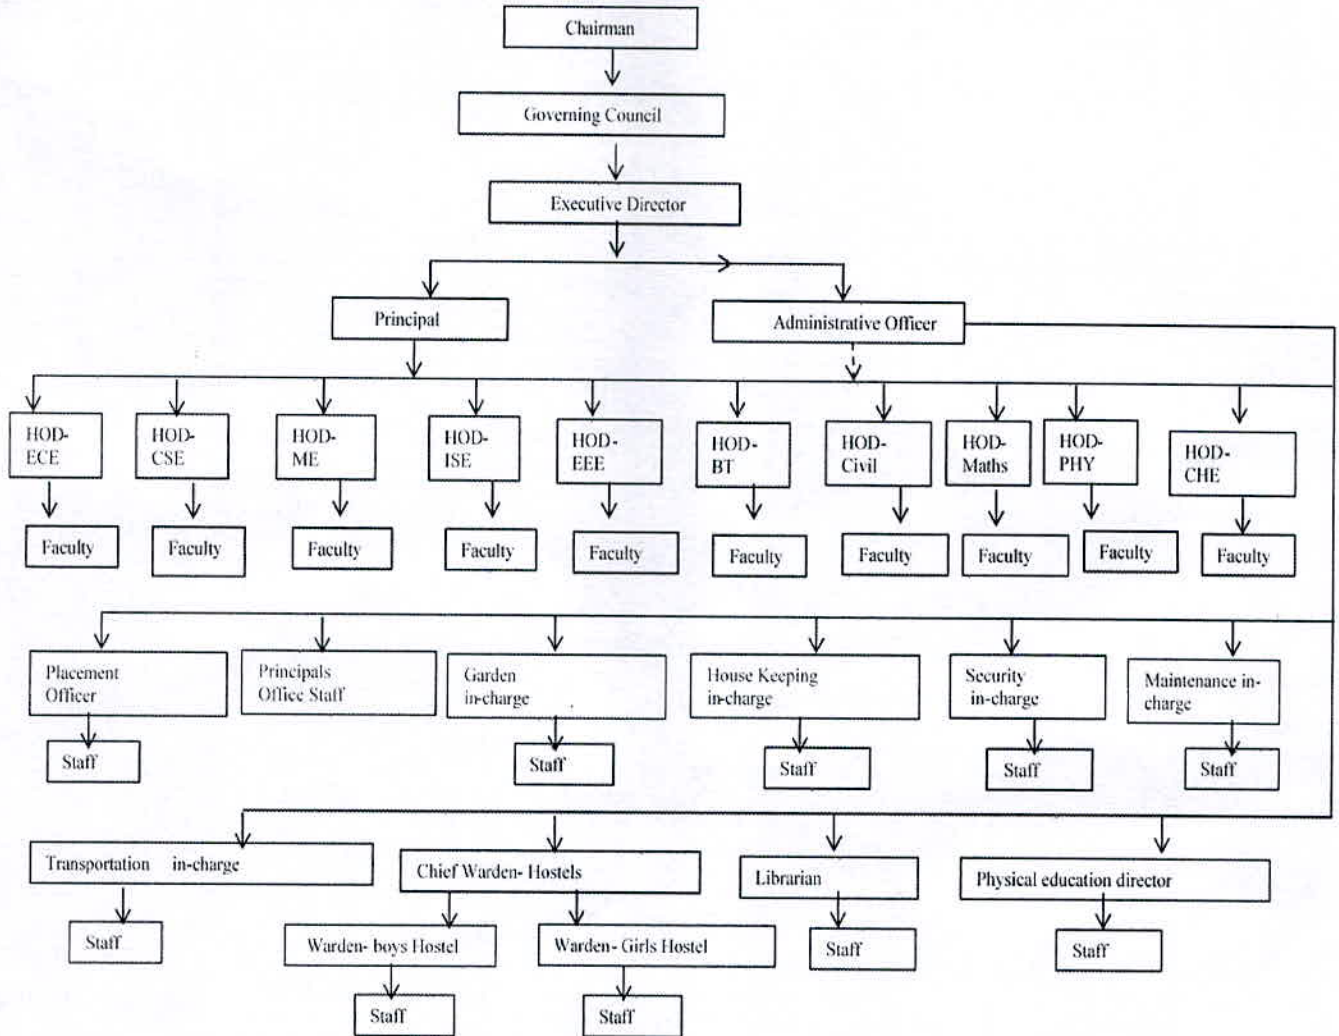

SAPTHAGIRI COLLEGE OF ENGINEERING
Affiliated to Visvesvaraya Technological University Belagavi & Approved by
AICTE, New Delhi. (Accredited by NAAC with "A" Grade) & ISO 9001:2015 and
14001:2015 Certified Institution #14/5, Chikkasandra, Hesaraghatta Main Road,
Bengaluru-560057

PRINCIPAL
Principal
Sapthagiri College of Engineering
Chikkasandra, Hesaraghatta
Bangalore- 560 057