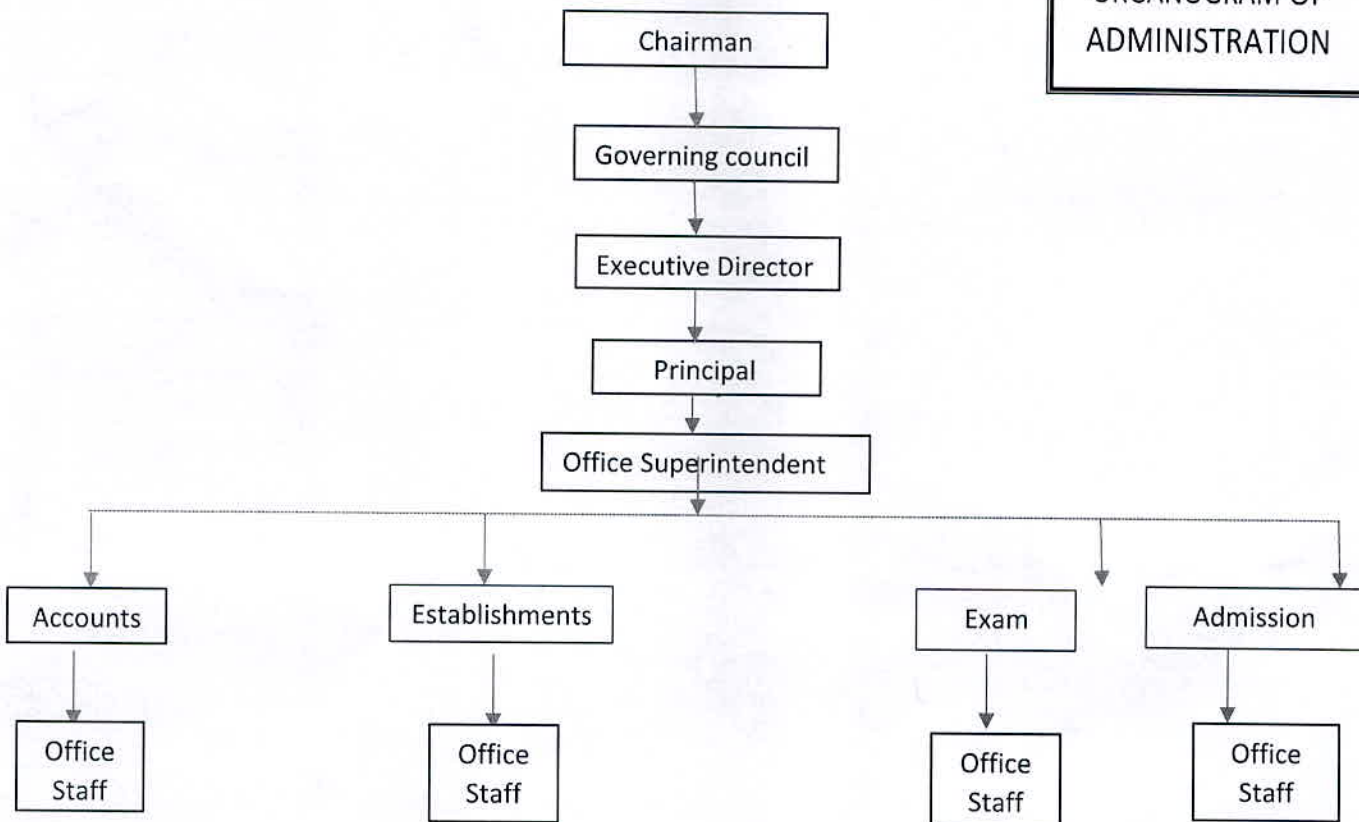

SAPTHAGIRI COLLEGE OF ENGINEERING

Affiliated to Visvesvaraya Technological University Belagavi & Approved by AICTE, New Delhi. (Accredited by NAAC with "A" Grade) & ISO 9001:2015 and 14001:2015 Certified Institution #14/5, Chikkasandra, Hesarahatta Main Road, Bengaluru-560057

ORGANOGRAM OF ADMINISTRATION

PRINCIPAL
Principal
Sapthagiri College of Engineering
Chikkasandra, Hesarahatta Road
Bangalore- 560 057