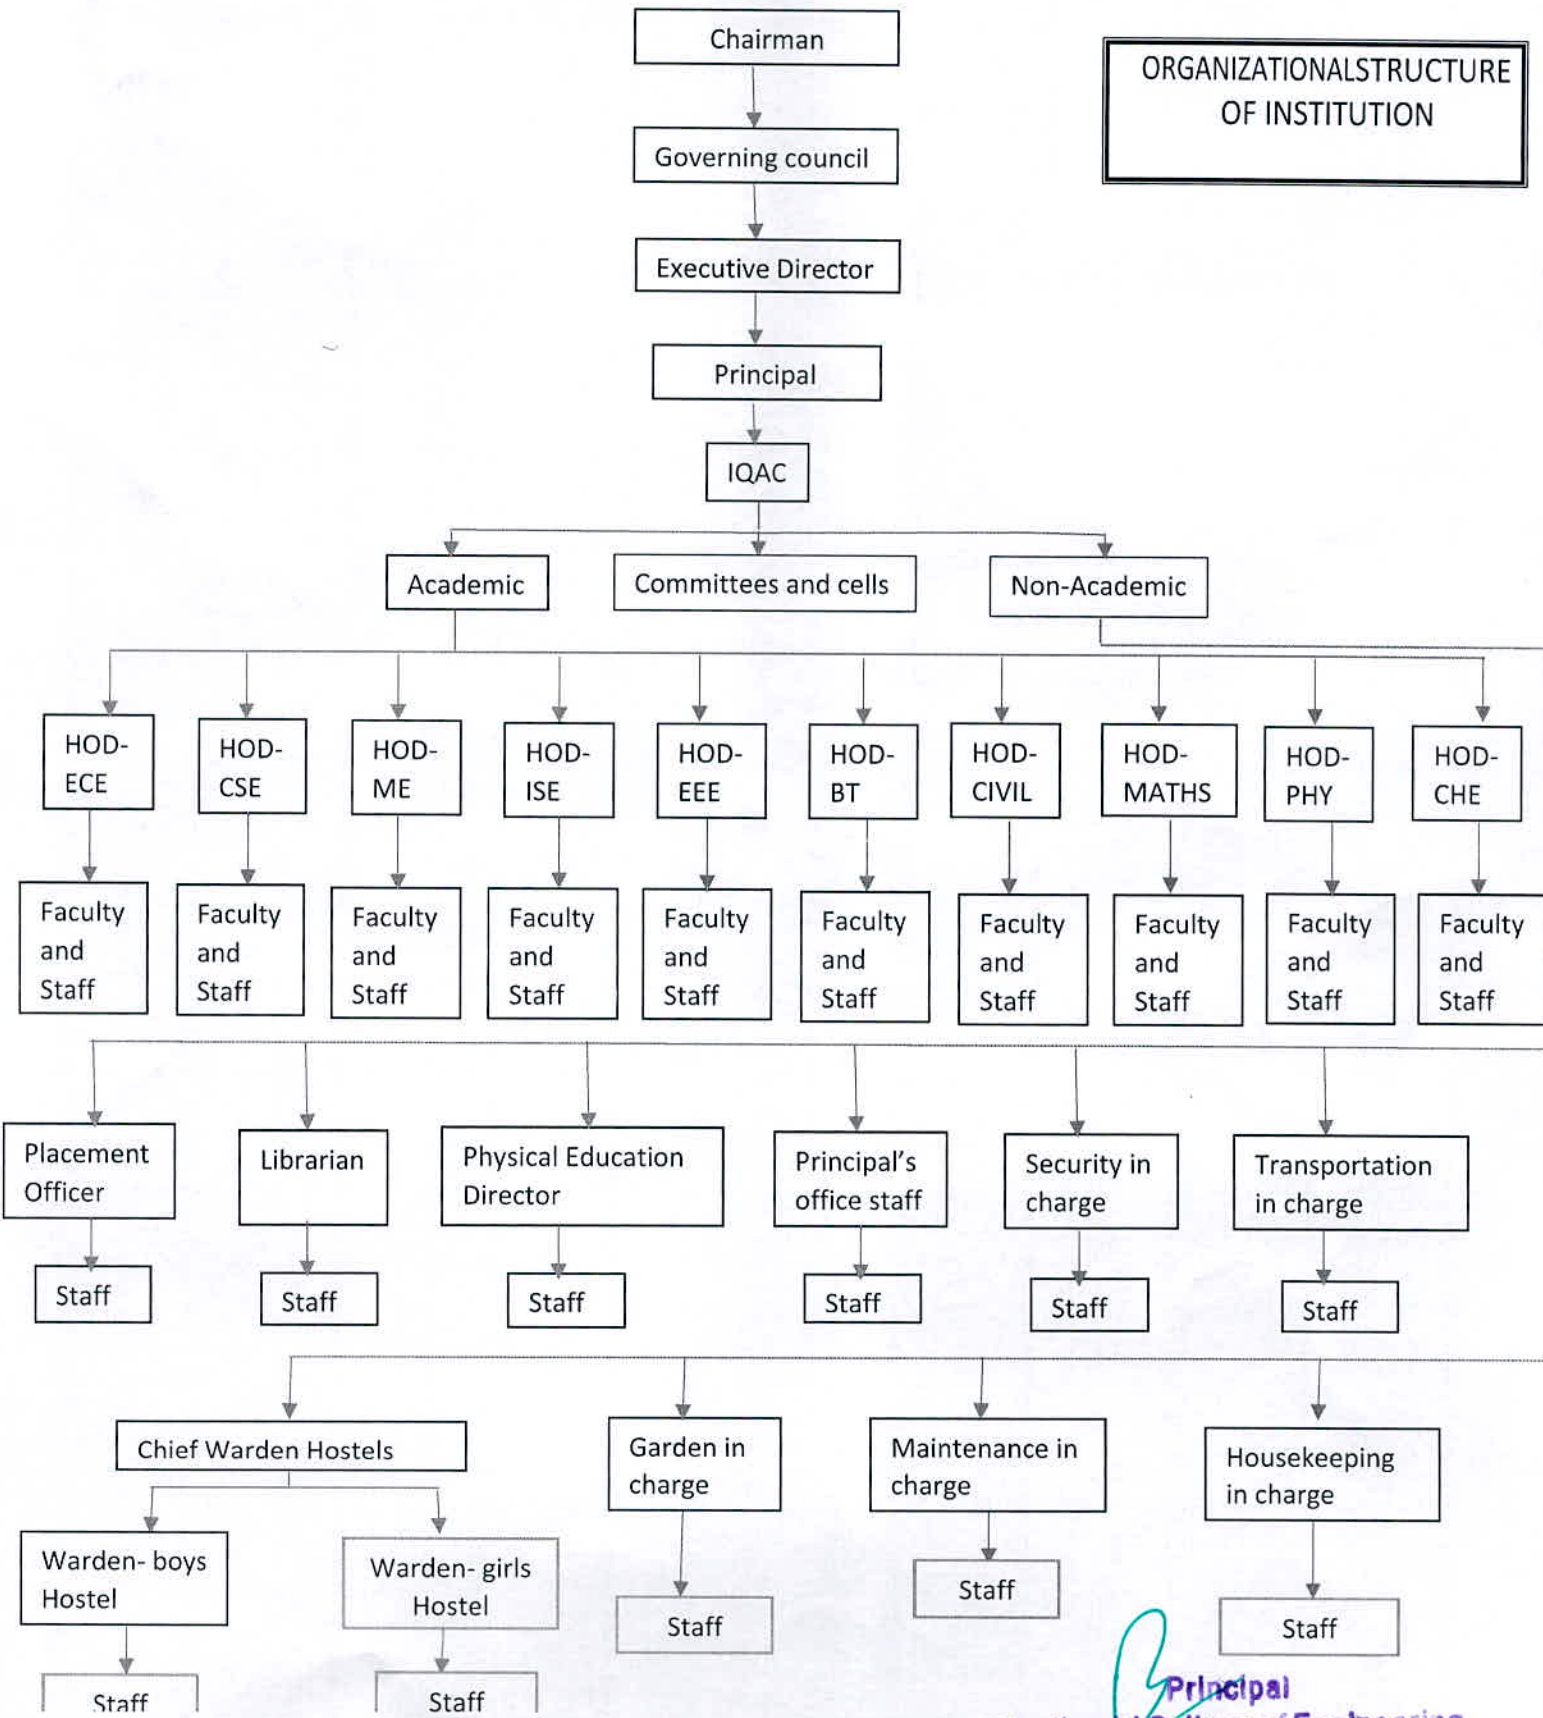

SAPTHAGIRI COLLEGE OF ENGINEERING
Affiliated to Visvesvaraya Technological University Belagavi & Approved by
AICTE, New Delhi. (Accredited by NAAC with "A" Grade) & ISO 9001:2015 and
14001:2015 Certified Institution #14/5, Chikkasandra, Hesaraghatta Main Road,
Bengaluru-560057

**ORGANIZATIONAL STRUCTURE
OF INSTITUTION**

Principal
Sapthagiri College of Engineering
Chikkasandra, Hesaraghatta Road
Bengaluru- 560057